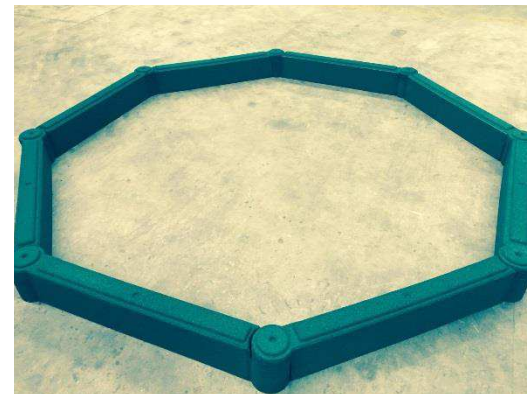

### INTERLOCKING LOGS

Impact absorbing and durable

Interlocking, profiled rubber logs, straight or flexible to suit your needs

Available in two sizes:

100mm high x 1200mm long

200mm high x 1200mm long

Available colours:

Terracotta, Green or Black

Easy pin-in installation

Suitable for garden bed edging, retaining mulched playgrounds, sand pit edging and more!

If you are looking for quality rubber edging products, Surfacing Contractors Australia can help you find the best solution for your needs and requirements, give us a call now on 1300 682 772.