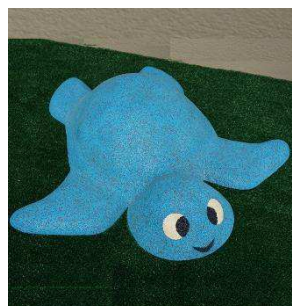

Tommy Turtle

Weight: 90kg
Height: 300mm
Length: 1350mm
Width: 1350mm